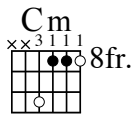

C Minor Slow

Jon Finn

Chords

Target Notes

Scales

33
 C Dorian

 8-10-11 8-10-12 8-10 7-8-10 8-10-11 8-10 11-10-8 11-10-8 10-8-7 10-8 12-10-8 11-10 8

36
 C Melodic Minor

 8-10-11 8-10-12 9-10-12 8-10 8-10-12 8-10 11-10-8 12-10-8 10-8 12-10-9 12-10-8 11-10 8

39
 C Dorian

 8-10-11 8-10-12 8-10 7-8-10 8-10-11 8-10 11-10-8 11-10-8 10-8-7 10-8 12-10-8 11-10 8

42
 F Lydian b7

 8-10-12 9-10-12 8-10 8-10-12 8-10-11-10-8 12-10-8 10-8 12-10-9 12-10-8 11-10-8-10-11 8