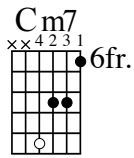

C Minor Slow

Jon Finn

Chords

Target Notes

Scales

33
 C Dorian

 8-10-11 8-10-12 8-10 7-8-10 8-10-11 8-10 11-10-8 11-10-8 10-8-7 10-8 12-10-8 11-10 8

36
 C Melodic Minor

 8-10-11 8-10-12 9-10-12 8-10 8-10-12 8-10 11-10-8 12-10-8 10-8 12-10-9 12-10-8 11-10 8

39
 C Dorian

 8-10-11 8-10-12 8-10 7-8-10 8-10-11 8-10 11-10-8 11-10-8 10-8-7 10-8 12-10-8 11-10 8

42
 F Lydian b7

 8-10-12 9-10-12 8-10 8-10-12 8-10-11-10-8 12-10-8 10-8 12-10-9 12-10-8 11-10-8-10-11 8