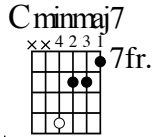

C Minor Slow

Jon Finn

Chords

Target Notes

Scales

33
 C Dorian

 8-10-11 8-10-12 8-10 7-8-10 8-10-11 8-10 11-10-8 11-10-8 10-8-7 10-8 12-10-8 11-10 8

36
 C Melodic Minor

 8-10-11 8-10-12 9-10-12 8-10 8-10-12 8-10 11-10-8 12-10-8 10-8 12-10-9 12-10-8 11-10 8

39
 C Dorian

 8-10-11 8-10-12 8-10 7-8-10 8-10-11 8-10 11-10-8 11-10-8 10-8-7 10-8 12-10-8 11-10 8

42
 F Lydian b7

 8-10-12 9-10-12 8-10 8-10-12 8-10-11-10-8 12-10-8 10-8 12-10-9 12-10-8 11-10-8-10-11 8