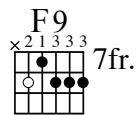

C Minor Slow

Jon Finn

Chords

Target Notes

Scales

33
 C Dorian

 8-10-11 8-10-12 8-10 7-8-10 8-10-11 8-10 11-10-8 11-10-8 10-8-7 10-8 12-10-8 11-10 8

36
 C Melodic Minor

 8-10-11 8-10-12 9-10-12 8-10 8-10-12 8-10 11-10-8 12-10-8 10-8 12-10-9 12-10-8 11-10 8

39
 C Dorian

 8-10-11 8-10-12 8-10 7-8-10 8-10-11 8-10 11-10-8 11-10-8 10-8-7 10-8 12-10-8 11-10 8

42
 F Lydian b7

 8-10-12 9-10-12 8-10 8-10-12 8-10-11-10-8 12-10-8 10-8 12-10-9 12-10-8 11-10-8-10-11 8