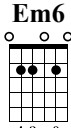

E Modes with Pedal Tone on One String

Juli Finn

Standard tuning

♩ = 120

E Ionian (Key of E Major)

E Dorian (Key of D Major)

e|guit.

Musical notation for E Ionian and E Dorian modes. The E Ionian section (measures 1-4) starts with a treble clef, a key signature of one sharp (F#), and a 4/4 time signature. The E Dorian section (measures 5-8) starts with a treble clef, a key signature of two sharps (F# and C#), and a 4/4 time signature. Below the staff is a guitar TAB with fret numbers: 2-0-4-0-5-0-7-0-9-0-11-0-12 for measures 1-4, and 2-0-3-0-5-0-7-0-9-0-10-0-12 for measures 5-8.

E Phrygian (Key of C Major)

E Lydian (Key of B Major)

Musical notation for E Phrygian and E Lydian modes. The E Phrygian section (measures 9-12) starts with a treble clef, a key signature of no sharps or flats, and a 4/4 time signature. The E Lydian section (measures 13-16) starts with a treble clef, a key signature of two sharps (F# and C#), and a 4/4 time signature. Below the staff is a guitar TAB with fret numbers: 1-0-3-0-5-0-7-0-8-0-10-0-12 for measures 9-12, and 2-0-4-0-6-0-7-0-9-0-11-0-12 for measures 13-16.

E Mixolydian (Key of A Major)

E Aeolian also known as E Natural Minor (Key of G Major)

Musical notation for E Mixolydian and E Aeolian modes. The E Mixolydian section (measures 17-20) starts with a treble clef, a key signature of one sharp (F#), and a 4/4 time signature. The E Aeolian section (measures 21-24) starts with a treble clef, a key signature of no sharps or flats, and a 4/4 time signature. Below the staff is a guitar TAB with fret numbers: 2-0-4-0-5-0-7-0-9-0-10-0-12 for measures 17-20, and 2-0-3-0-5-0-7-0-8-0-10-0-12 for measures 21-24.

E Locrian (Key of F Major)

Musical notation for E Locrian mode. It starts with a treble clef, a key signature of one flat (Bb), and a 4/4 time signature. Below the staff is a guitar TAB with fret numbers: 1-0-3-0-5-0-6-0-8-0-10-0-12.