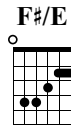

E Modes with Pedal Tone on One String

Juli Finn

Standard tuning

♩ = 120

E Ionian (Key of E Major)

E Dorian (Key of D Major)

e|guit.

Musical notation for E Ionian and E Dorian modes. The E Ionian section (measures 1-4) starts with a treble clef, a key signature of one sharp (F#), and a 4/4 time signature. The E Dorian section (measures 5-8) starts with a treble clef, a key signature of two sharps (F# and C#), and a 4/4 time signature. Below the staff is a guitar TAB with fret numbers: 2-0-4-0-5-0-7-0-9-0-11-0-12 for measures 1-4, and 2-0-3-0-5-0-7-0-9-0-10-0-12 for measures 5-8.

E Phrygian (Key of C Major)

E Lydian (Key of B Major)

Musical notation for E Phrygian and E Lydian modes. The E Phrygian section (measures 9-12) starts with a treble clef, a key signature of no sharps or flats, and a 4/4 time signature. The E Lydian section (measures 13-16) starts with a treble clef, a key signature of two sharps (F# and C#), and a 4/4 time signature. Below the staff is a guitar TAB with fret numbers: 1-0-3-0-5-0-7-0-8-0-10-0-12 for measures 9-12, and 2-0-4-0-6-0-7-0-9-0-11-0-12 for measures 13-16.

E Mixolydian (Key of A Major)

E Aeolian also known as E Natural Minor (Key of G Major)

Musical notation for E Mixolydian and E Aeolian modes. The E Mixolydian section (measures 17-20) starts with a treble clef, a key signature of one sharp (F#), and a 4/4 time signature. The E Aeolian section (measures 21-24) starts with a treble clef, a key signature of no sharps or flats, and a 4/4 time signature. Below the staff is a guitar TAB with fret numbers: 2-0-4-0-5-0-7-0-9-0-10-0-12 for measures 17-20, and 2-0-3-0-5-0-7-0-8-0-10-0-12 for measures 21-24.

E Locrian (Key of F Major)

Musical notation for E Locrian mode. It starts with a treble clef, a key signature of one flat (Bb), and a 4/4 time signature. Below the staff is a guitar TAB with fret numbers: 1-0-3-0-5-0-6-0-8-0-10-0-12.