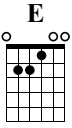

E Modes with Pedal Tone on One String

Juli Finn

Standard tuning

♩ = 120

E Ionian (Key of E Major)

E Dorian (Key of D Major)

e|guit.

Musical notation for E Ionian and E Dorian modes. The E Ionian section (measures 1-4) starts with a treble clef, a key signature of one sharp (F#), and a 4/4 time signature. The E Dorian section (measures 5-8) starts with a treble clef, a key signature of two sharps (F# and C#), and a 4/4 time signature. Below the staff is a guitar TAB with fret numbers: 2-0-4-0-5-0-7-0-9-0-11-0-12 for measures 1-4, and 2-0-3-0-5-0-7-0-9-0-10-0-12 for measures 5-8.

E Phrygian (Key of C Major)

E Lydian (Key of B Major)

Musical notation for E Phrygian and E Lydian modes. The E Phrygian section (measures 9-12) starts with a treble clef, a key signature of no sharps or flats, and a 4/4 time signature. The E Lydian section (measures 13-16) starts with a treble clef, a key signature of two sharps (F# and C#), and a 4/4 time signature. Below the staff is a guitar TAB with fret numbers: 1-0-3-0-5-0-7-0-8-0-10-0-12 for measures 9-12, and 2-0-4-0-6-0-7-0-9-0-11-0-12 for measures 13-16.

E Mixolydian (Key of A Major)

E Aeolian also known as E Natural Minor (Key of G Major)

Musical notation for E Mixolydian and E Aeolian modes. The E Mixolydian section (measures 17-20) starts with a treble clef, a key signature of one sharp (F#), and a 4/4 time signature. The E Aeolian section (measures 21-24) starts with a treble clef, a key signature of no sharps or flats, and a 4/4 time signature. Below the staff is a guitar TAB with fret numbers: 2-0-4-0-5-0-7-0-9-0-10-0-12 for measures 17-20, and 2-0-3-0-5-0-7-0-8-0-10-0-12 for measures 21-24.

E Locrian (Key of F Major)

Musical notation for E Locrian mode. It starts with a treble clef, a key signature of one flat (Bb), and a 4/4 time signature. Below the staff is a guitar TAB with fret numbers: 1-0-3-0-5-0-6-0-8-0-10-0-12.