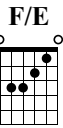

E Modes with Pedal Tone on One String

Juli Finn

Standard tuning

♩ = 120

E Ionian (Key of E Major)

E Dorian (Key of D Major)

e|guit.

Musical notation for E Ionian and E Dorian modes. The E Ionian section (measures 1-4) starts with a treble clef, a key signature of one sharp (F#), and a 4/4 time signature. The E Dorian section (measures 5-8) starts with a treble clef, a key signature of two sharps (F# and C#), and a 4/4 time signature. Below the staff is a guitar TAB with fret numbers: 2-0-4-0-5-0-7-0-9-0-11-0-12 for measures 1-4, and 2-0-3-0-5-0-7-0-9-0-10-0-12 for measures 5-8.

E Phrygian (Key of C Major)

E Lydian (Key of B Major)

Musical notation for E Phrygian and E Lydian modes. The E Phrygian section (measures 9-12) starts with a treble clef, a key signature of no sharps or flats, and a 4/4 time signature. The E Lydian section (measures 13-16) starts with a treble clef, a key signature of two sharps (F# and C#), and a 4/4 time signature. Below the staff is a guitar TAB with fret numbers: 1-0-3-0-5-0-7-0-8-0-10-0-12 for measures 9-12, and 2-0-4-0-6-0-7-0-9-0-11-0-12 for measures 13-16.

E Mixolydian (Key of A Major)

E Aeolian also known as E Natural Minor (Key of G Major)

Musical notation for E Mixolydian and E Aeolian modes. The E Mixolydian section (measures 17-20) starts with a treble clef, a key signature of one sharp (F#), and a 4/4 time signature. The E Aeolian section (measures 21-24) starts with a treble clef, a key signature of no sharps or flats, and a 4/4 time signature. Below the staff is a guitar TAB with fret numbers: 2-0-4-0-5-0-7-0-9-0-10-0-12 for measures 17-20, and 2-0-3-0-5-0-7-0-8-0-10-0-12 for measures 21-24.

E Locrian (Key of F Major)

Musical notation for E Locrian mode. It starts with a treble clef, a key signature of one flat (Bb), and a 4/4 time signature. Below the staff is a guitar TAB with fret numbers: 1-0-3-0-5-0-6-0-8-0-10-0-12.