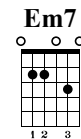

E Modes with Pedal Tone on One String

Juli Finn

Standard tuning

♩ = 120

E Ionian (Key of E Major)

E Dorian (Key of D Major)

e|guit.

Musical notation for E Ionian and E Dorian modes. The E Ionian section (measures 1-4) starts with a treble clef, a key signature of one sharp (F#), and a 4/4 time signature. The E Dorian section (measures 5-8) starts with a treble clef, a key signature of two sharps (F# and C#), and a 4/4 time signature. Below the staff is a guitar TAB with fret numbers: 2-0-4-0-5-0-7-0-9-0-11-0-12 for measures 1-4, and 2-0-3-0-5-0-7-0-9-0-10-0-12 for measures 5-8.

E Phrygian (Key of C Major)

E Lydian (Key of B Major)

Musical notation for E Phrygian and E Lydian modes. The E Phrygian section (measures 9-12) starts with a treble clef, a key signature of no sharps or flats, and a 4/4 time signature. The E Lydian section (measures 13-16) starts with a treble clef, a key signature of two sharps (F# and C#), and a 4/4 time signature. Below the staff is a guitar TAB with fret numbers: 1-0-3-0-5-0-7-0-8-0-10-0-12 for measures 9-12, and 2-0-4-0-6-0-7-0-9-0-11-0-12 for measures 13-16.

E Mixolydian (Key of A Major)

E Aeolian also known as E Natural Minor (Key of G Major)

Musical notation for E Mixolydian and E Aeolian modes. The E Mixolydian section (measures 17-20) starts with a treble clef, a key signature of one sharp (F#), and a 4/4 time signature. The E Aeolian section (measures 21-24) starts with a treble clef, a key signature of no sharps or flats, and a 4/4 time signature. Below the staff is a guitar TAB with fret numbers: 2-0-4-0-5-0-7-0-9-0-10-0-12 for measures 17-20, and 2-0-3-0-5-0-7-0-8-0-10-0-12 for measures 21-24.

E Locrian (Key of F Major)

Musical notation for E Locrian mode. It starts with a treble clef, a key signature of one flat (Bb), and a 4/4 time signature. Below the staff is a guitar TAB with fret numbers: 1-0-3-0-5-0-6-0-8-0-10-0-12.