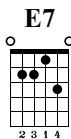

E Modes with Pedal Tone on One String

Juli Finn

Standard tuning

♩ = 120

E Ionian (Key of E Major)

E Dorian (Key of D Major)

e|guit.

Musical notation for E Ionian and E Dorian modes. The E Ionian section (measures 1-4) starts with a treble clef, a key signature of one sharp (F#), and a 4/4 time signature. The E Dorian section (measures 5-8) starts with a treble clef, a key signature of two sharps (F# and C#), and a 4/4 time signature. Below the staff is a guitar TAB with fret numbers: 2-0-4-0-5-0-7-0-9-0-11-0-12 for measures 1-4, and 2-0-3-0-5-0-7-0-9-0-10-0-12 for measures 5-8.

E Phrygian (Key of C Major)

E Lydian (Key of B Major)

Musical notation for E Phrygian and E Lydian modes. The E Phrygian section (measures 9-12) starts with a treble clef, a key signature of no sharps or flats, and a 4/4 time signature. The E Lydian section (measures 13-16) starts with a treble clef, a key signature of two sharps (F# and C#), and a 4/4 time signature. Below the staff is a guitar TAB with fret numbers: 1-0-3-0-5-0-7-0-8-0-10-0-12 for measures 9-12, and 2-0-4-0-6-0-7-0-9-0-11-0-12 for measures 13-16.

E Mixolydian (Key of A Major)

E Aeolian also known as E Natural Minor (Key of G Major)

Musical notation for E Mixolydian and E Aeolian modes. The E Mixolydian section (measures 17-20) starts with a treble clef, a key signature of one sharp (F#), and a 4/4 time signature. The E Aeolian section (measures 21-24) starts with a treble clef, a key signature of no sharps or flats, and a 4/4 time signature. Below the staff is a guitar TAB with fret numbers: 2-0-4-0-5-0-7-0-9-0-10-0-12 for measures 17-20, and 2-0-3-0-5-0-7-0-8-0-10-0-12 for measures 21-24.

E Locrian (Key of F Major)

Musical notation for E Locrian mode. It starts with a treble clef, a key signature of one flat (Bb), and a 4/4 time signature. Below the staff is a guitar TAB with fret numbers: 1-0-3-0-5-0-6-0-8-0-10-0-12.