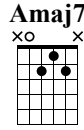

# 10 Minute Practice Key of A

## 4-Part Arpeggios by Juli Finn

Standard tuning

♩ = 120

el. guit.

**G#dim** **Amaj7**

**Bm7** **C#m7**

**Dmaj7** **E7**

**F#m7** **G#dim**