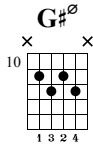

# 10 Minute Practice Key of A

## 4-Part Arpeggios by Juli Finn

Standard tuning

♩ = 120

el. guit.

**G#dim** **Amaj7**

**Bm7** **C#m7**

**Dmaj7** **E7**

**F#m7** **G#dim**