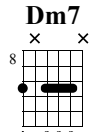

10 Minute Practice Key of Bb

4-Part Arpeggios 6th String Root

Standard tuning

♩ = 120

jz.guit.

Gm7 **A^ø**

Bbmaj7 **Cm7**

Dm7 **Ebmaj7**