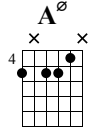

10 Minute Practice Key of Bb

4-Part Arpeggios 6th String Root

Standard tuning

♩ = 120

jz.guit.

Gm7 **A^ø**

Bbmaj7 **Cm7**

Dm7 **Ebmaj7**