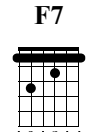

10 Minute Practice Key of Bb

4-Part Arpeggios 6th String Root

Standard tuning

♩ = 120

jz.guit.

Gm7 **A^ø**

Bbmaj7 **Cm7**

Dm7 **Ebmaj7**