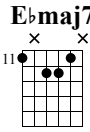

10 Minute Practice Key of Bb

4-Part Arpeggios 6th String Root

Standard tuning

♩ = 120

jz.guit.

Gm7 **A^ø**

Bbmaj7 **Cm7**

Dm7 **Ebmaj7**