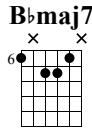

10 Minute Practice Key of Bb

4-Part Arpeggios 6th String Root

Standard tuning

♩ = 120

jz.guit.

Gm7 **A^ø**

Bbmaj7 **Cm7**

Dm7 **Ebmaj7**