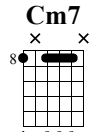

10 Minute Practice Key of Bb

4-Part Arpeggios 6th String Root

Standard tuning

♩ = 120

jz.guit.

Gm7 **A^ø**

Bbmaj7 **Cm7**

Dm7 **Ebmaj7**