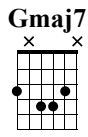

# 10 Minute Practice Key of D

## 4-Part Arpeggios 6th String Root

Standard tuning

♩ = 120

jz.guit.

**Gmaj7** **A7**

1 2 3 4

**Bm7** **C#°**

5 6 7 8