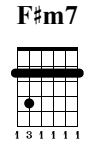

# 10 Minute Practice Key of D

## 4-Part Arpeggios 6th String Root

Standard tuning

♩ = 120

jz.guit.

**Gmaj7** **A7**

1 2 3 4

**Bm7** **C#°**

5 6 7 8