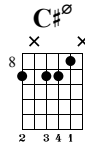

# 10 Minute Practice Key of D

## 4-Part Arpeggios 6th String Root

Standard tuning

♩ = 120

jz.guit.

**Gmaj7** **A7**

1 2 3 4

**Bm7** **C#°**

5 6 7 8