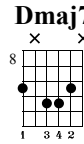

# 10 Minute Practice Key of D

## 4-Part Arpeggios 6th String Root

Standard tuning

♩ = 120

jz.guit.

**Gmaj7** **A7**

1 2 3 4

**Bm7** **C#°**

5 6 7 8