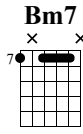

# 10 Minute Practice Key of D

## 4-Part Arpeggios 6th String Root

Standard tuning

♩ = 120

jz.guit.

**Gmaj7** **A7**

1 2 3 4

**Bm7** **C#°**

5 6 7 8