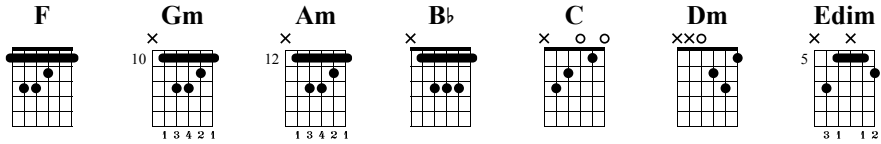

10 Minute Practice Key of F: Triad Arpeggios

Juli Finn

Standard tuning
♩ = 120

jz. guit.

1 F 2 Gm 3 Gm 4 Gm

5 Am 6 Am 7 Bb 8 Bb

9 C 10 C 11 Dm 12 Dm

13 C 14 C 15 Bb 16 Bb